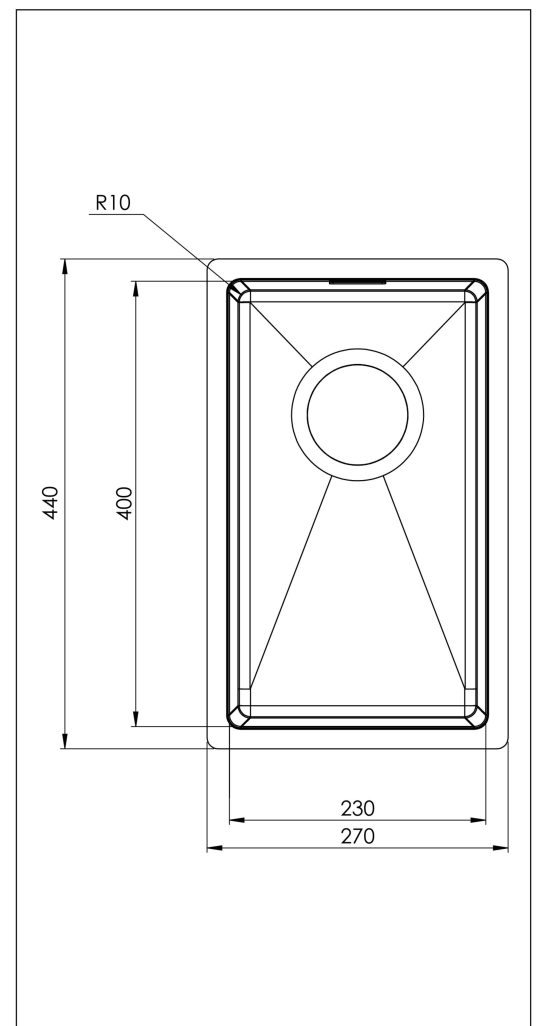

## Description

Small Baltic square bowl. For inset, under and flush mount. Delivered with basket waste, overflow and water trap. Without clips.

Separate article number for flush mount with clips: Baltic230F.

<b>Cabinet size</b>	40
<b>Overall dimension in mm</b>	270 x 440
<b>Depth in mm</b>	180
<b>Bowl dim. in mm</b>	230 x 400
<b>Waste hole dim. in mm</b>	3½"
<b>Material</b>	EN 1.4301, AISI 304, SS2333
<b>Material thickness in mm</b>	1,2
<b>Net weight in kg</b>	2.85